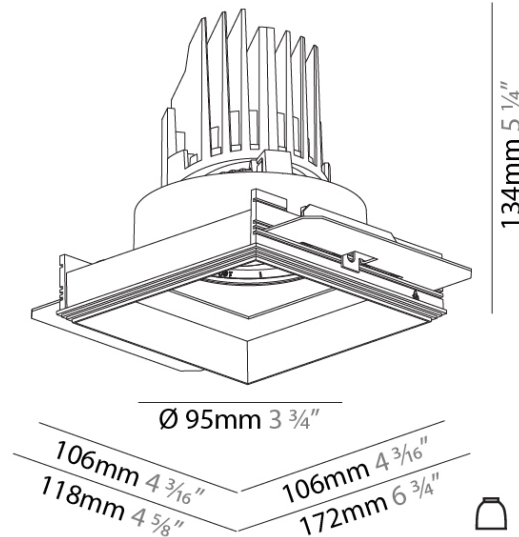

ELECTRICAL

Lamp Type: LED (Zhaga Standard)
Input Wattage (W): 15.5
Total Output Wattage (W): 14.5
Dimming: Tri-Mode (Non-Dimming and Phase Dimming (120Vac only) and 0-10V Dimming)
Driver Included: No
Driver Location: Recessed Housing
Driver Type: Constant Current - Universal
Driver Class: Class 2
Housing: See components
Input Voltage (V): 120 - 277
Constant Current (MA): 500

LED

Number of LEDs: 1
[Color Temperature (°K): 2700 / 3000 / 3500 / 4000](#)
Max. Delivered Lumen (lm): 940 / 980 / 1029 / 1050
Nominal Lumen (lm): 1386 / 1438 / 1511 / 1542
CRI: >90 CRI
Efficiency (%): 87.9 / 88.4 / 87.9
Lamp Life (hrs): 50000
Upon Request: RGB-W Tunable White Special Color Temperature
Special LED

OPTICAL

[Reflector°: 20 / 40 / 60](#)
Adjustability: Rotational 355°; Tilt 30°
Upon Request: Special Beam Angles

RATINGS AND CERTIFICATIONS

Zaneen Inc. © 2024, 10000 100th Ave S, Suite 3382, F 416-247-9319, www.zaneen.com

Available for international specifications by adding "INT" at the end of the existing Model #. For assistance on 'custom' specifications, contact zteam@zaneen.com.
In a constant effort to supply the best product, we reserve the right to change specifications or materials without notice. The most recent specification sheets are found at zaneen.com
IP rating: IP20